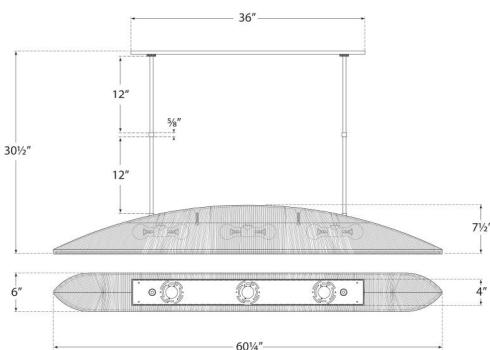

Height: 30.5"

Min. Custom Height: 18"

Width: 60.25"

Canopy: 4" x 36" Rectangle

Socket

6 - E26 Keyless

Wattage

6 - 14.5 LED A19

Weight

34lbs

Utopia Large Linear Pendant

KW5550AI-FA

Materials Shown

Aged Iron

Available in

**Gild
Aged Iron**

Dimensions

Height: 30.5"

Min. Custom Height: 18"

Width: 60.25"

Canopy: 4" x 36" Rectangle

Socket

6 - E26 Keyless

Wattage

6 - 14.5 LED A19

Weight

34lbs