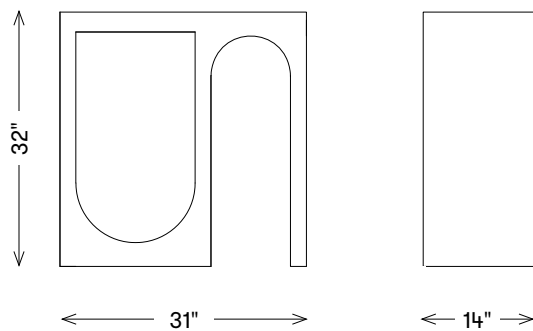

kelly wearstler

ROXBURY PETITE CONSOLE

EJV1534-44

MATERIALS SHOWN

White Wash Ash

AVAILABLE IN

White Wash Ash, Cerused Wenge, Dark Teal Ash, Ebonized Ash, Grey Ash, Natural Wenge, Oxblood Ash

DIMENSIONS

Width: 31"
Height: 32"
Depth: 14"

FINISHES