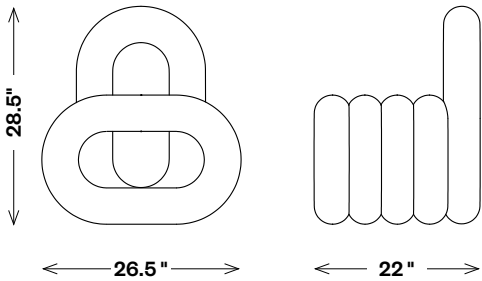

Nudo Chair

FCL22004

Materials Shown

Verde Tikal

Dimensions

Width: 26.5"

Depth: 22"

Height: 28.5"

Seat Height: 17"

Finishes

Please contact
concierge@kellywearstler.com for
inquiries regarding custom materials
and finishes