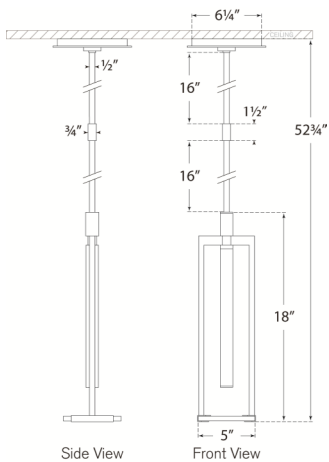

Dimensions

Height: 52.75"

Min. Custom Height: 20.25"

Width: 5"

Canopy: 4.5" Round

Socket

Dedicated LED

Wattage

6w (500lm)

Weight

6lbs

Note

Custom Height Available

Melange Small Floating Disc Pendant

KW5610PN-ALB

Materials Shown

Polished Nickel with Alabaster

Available in

Antique-Burnished Brass

Bronze

Polished Nickel

Dimensions

Height: 52.75"

Min. Custom Height: 20.25"

Width: 5"

Canopy: 4.5" Round

Socket

Dedicated LED

Wattage

6w (500lm)

Weight

6lbs