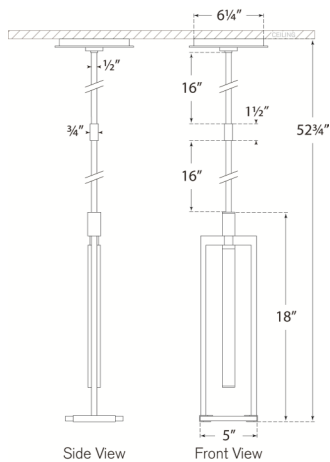

Melange Small Floating Disc Pendant

KW5610AB-ALB

Materials Shown

**Antique-Burnished Brass with
Alabaster**

Available in

**Antique-Burnished Brass
Bronze
Polished Nickel**

Dimensions

Height: 52.75"
Min. Custom Height: 20.25"
Width: 5"
Canopy: 4.5" Round

Socket

Dedicated LED

Wattage

6w (500lm)

Weight

6lbs

Note

Custom Height Available

Dimensions

Height: 52.75"

Min. Custom Height: 20.25"

Width: 5"

Canopy: 4.5" Round

Socket

Dedicated LED

Wattage

Width: 5"

Canopy: 4.5" Round

Socket

Dedicated LED

Wattage

6w (500lm)

Weight

6lbs