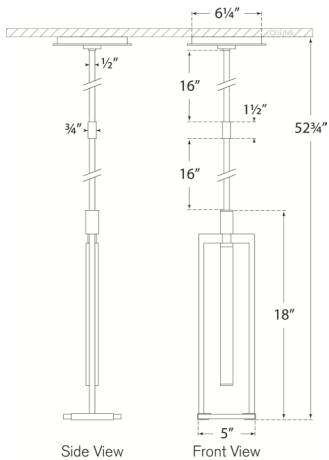

Melange Small Floating Disc Pendant

KW5610BZ-ALB

Materials Shown

Bronze with Alabaster

Available in

Antique-Burnished Brass

Bronze

Polished Nickel

Dimensions

Height: 52.75"

Min. Custom Height: 20.25"

Width: 5"

Canopy: 4.5" Round

Socket

Dedicated LED

Wattage

6w (500lm)

Weight

6lbs

Note

Custom Height Available