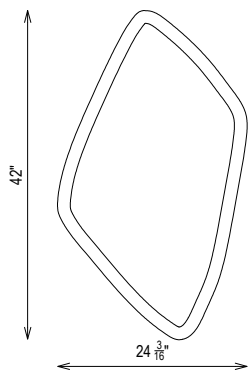

## FINLEY MIRROR

EJV1504-04

### DIMENSIONS

Width: 24.25"  
Height: 42"  
Depth: 1.5"