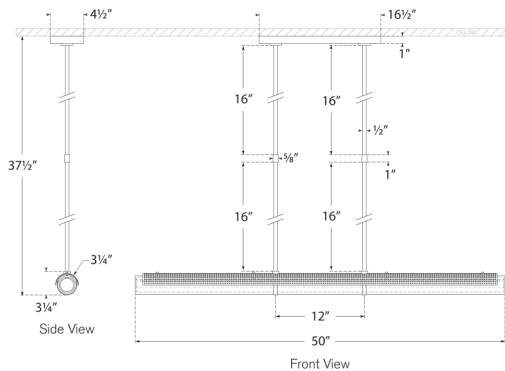

Precision Large Linear Chandelier

KW5225BZ-WG

Materials Shown

Bronze with White Glass

Available in

**Antique-Burnished Brass
Bronze**

Polished Nickel

Dimensions

O/A Height: 37.5"

Min. Custom Height: 9.75"

Width: 50" x 3.25"

Canopy: 4.5" x 16.5" Rectangle

Socket

Dedicated LED

Wattage

30w (2400lm)

Weight

20lbs

Note

Custom Height Available