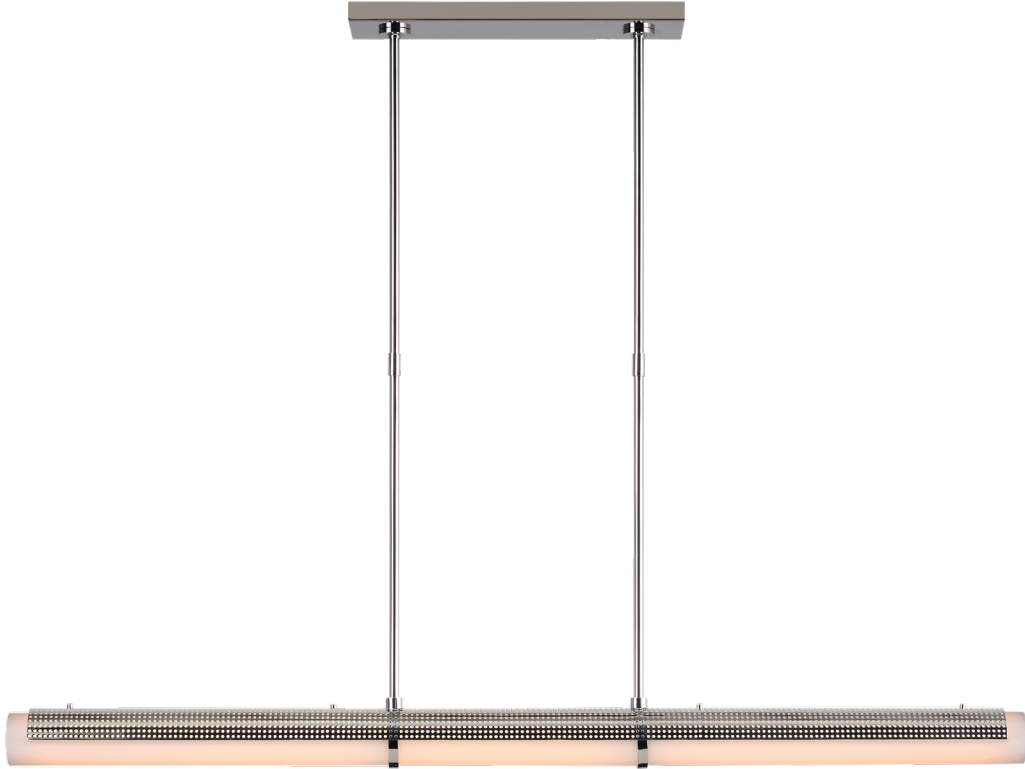

Precision Large Linear Chandelier

KW5225BZ-WG

Materials Shown

Bronze with White Glass

Available in

**Antique-Burnished Brass
Bronze**

Polished Nickel

Dimensions

O/A Height: 37.5"

Min. Custom Height: 9.75"

Width: 50" x 3.25"

Canopy: 4.5" x 16.5" Rectangle

Socket

Dedicated LED

Wattage

30w (2400lm)

Weight

20lbs

Note

Custom Height Available

Precision Large Linear Chandelier

KW5225PN-WG

Materials Shown

Polished Nickel with White Glass

Canopy: 4.5" x 16.5" Rectangle

Socket

Dedicated LED

Wattage

30w (2400lm)

Weight

20lbs

Note