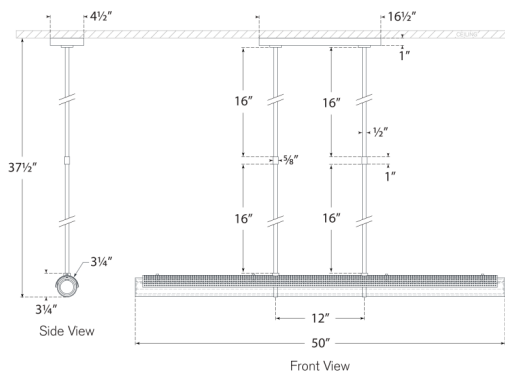

O/A Height: 37.5"

Min. Custom Height: 9.75"

Width: 50" x 3.25"

Canopy: 4.5" x 16.5" Rectangle

Socket

Dedicated LED

Wattage

30w (2400lm)

Weight

20lbs

Note

Custom Height Available

Precision Large Linear Chandelier

KW5225PN-WG

Materials Shown

Polished Nickel with White Glass

Available in

Antique-Burnished Brass

Bronze

Polished Nickel

Dimensions

O/A Height: 37.5"

Min. Custom Height: 9.75"

Width: 50" x 3.25"

Canopy: 4.5" x 16.5" Rectangle

Socket

Dedicated LED

Wattage

30w (2400lm)

Weight

20lbs

Note